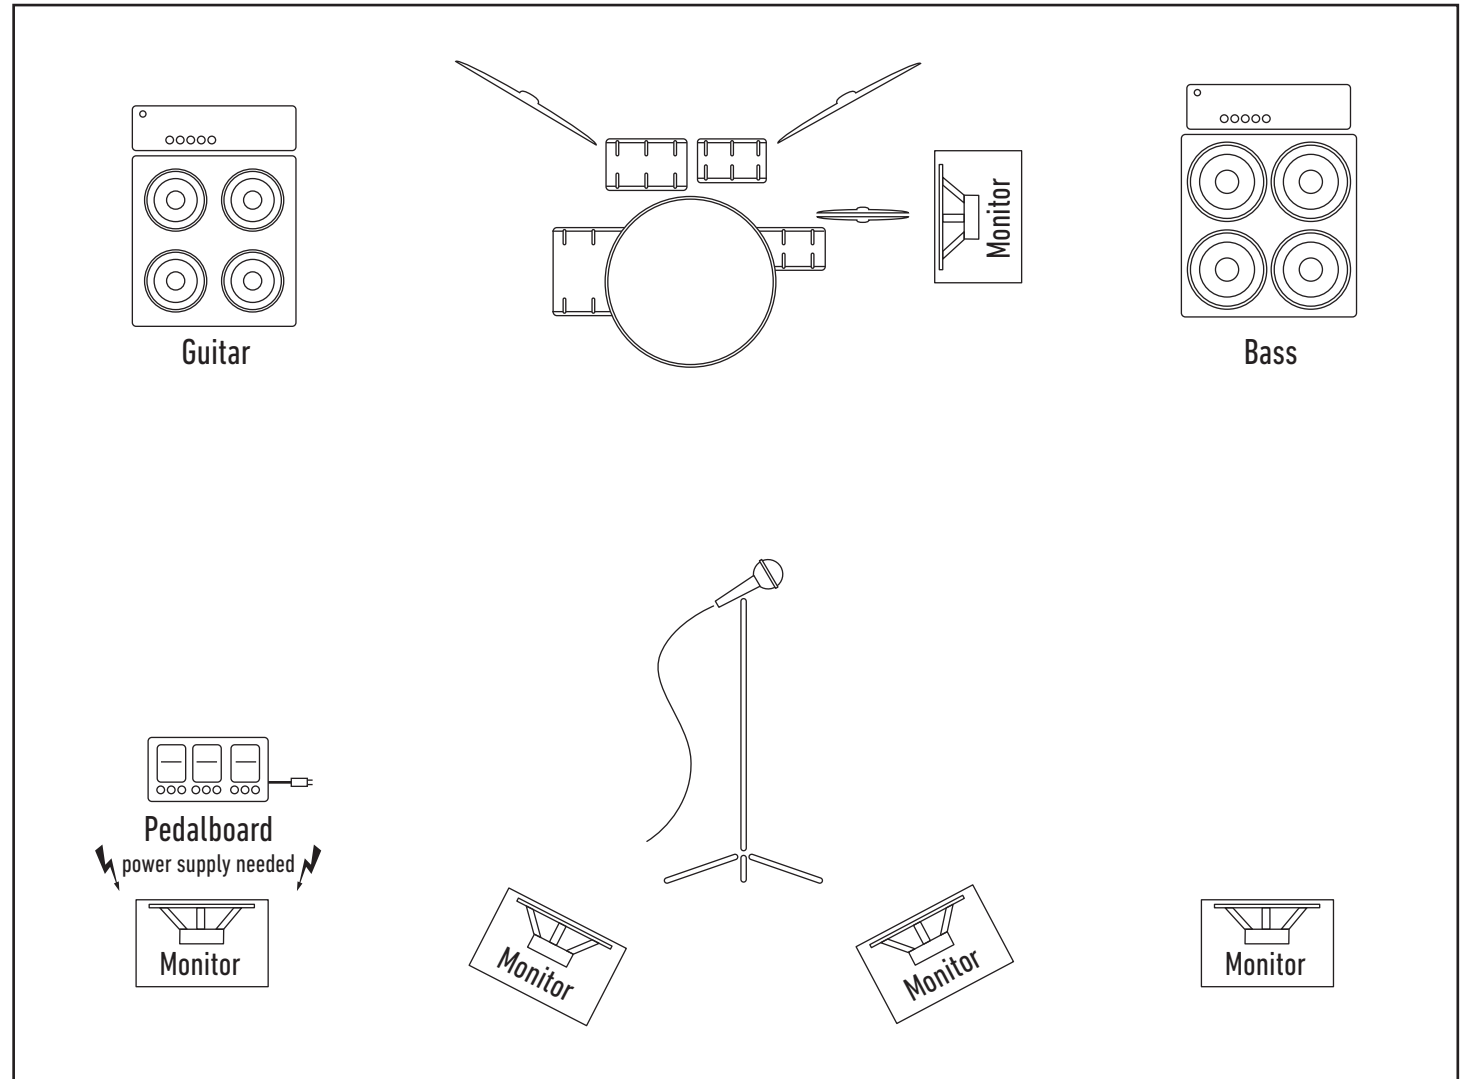

RUBEN HOEKE BAND

AUDIORIDER

CH	Instrument	Mic. / DI	Ph.
1	Kick		
2	Snare		
3	High hat		*
4	Rack Tom		
5	Floor Tom		
6	Overhead L.		*
7	Overhead R.		*
8	Bass	Mic. / DI	*
9	Guitar 1 Ruben	2 x SM57 1 SM57 'On Axis' 1 SM57 'Off axis'	
10	Guitar 2 Ruben Optional	2 x SM57 1 SM57 'On Axis' 1 SM57 'Off axis'	
11	Vocal Lead	SM58	

STAGE

ZAAL